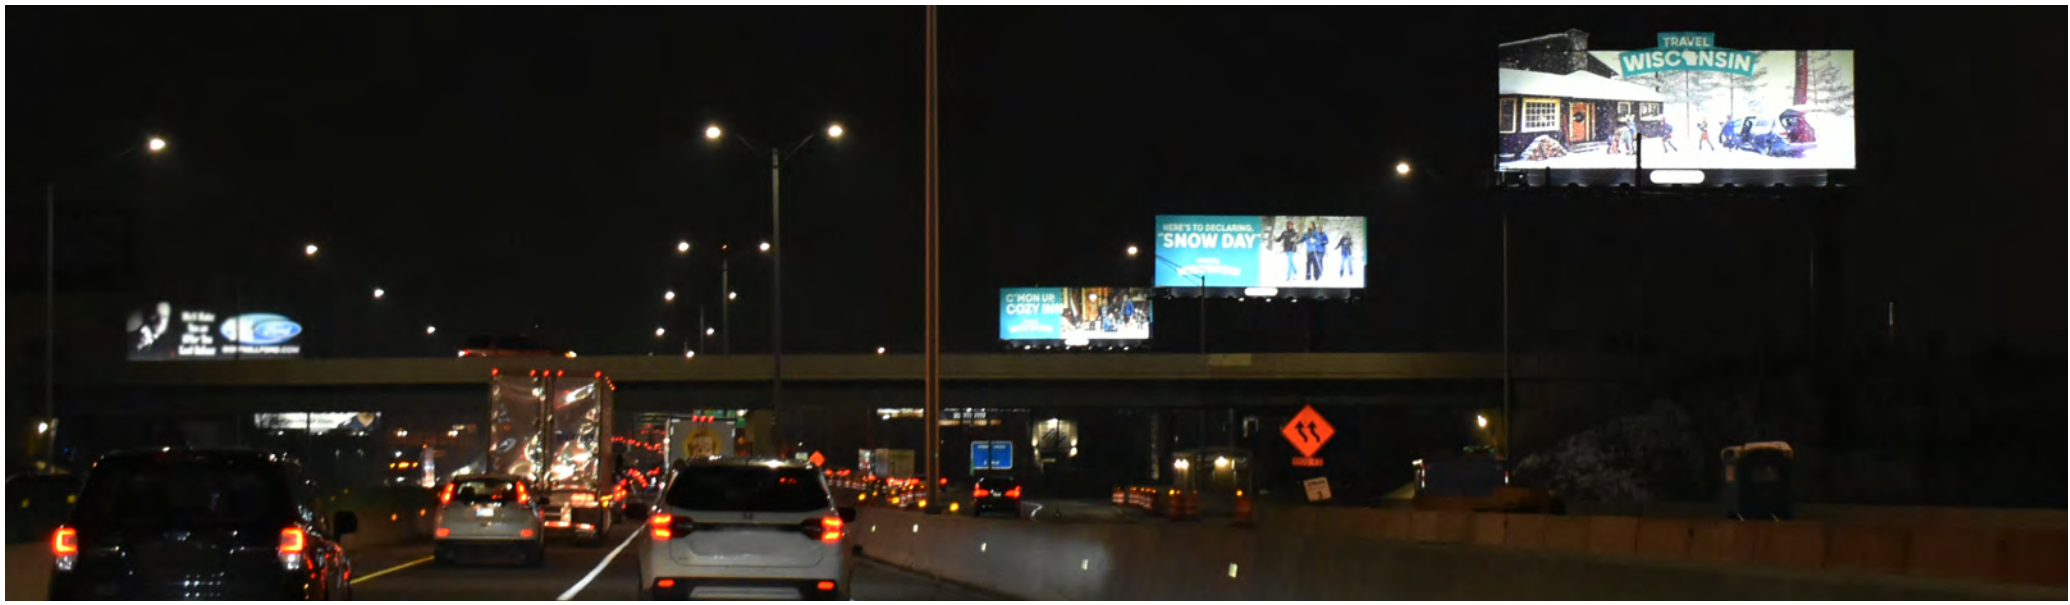

3X EXPWY BULLETIN BURMASHAVE

3X 20'X60'S RHR'S CONSECUTIVE BULLETINS LANDMARK: I-294 TRI-STATE TOLL NB AT WOLF RD FSW TO ORD, ROSEMONT AHEAD

IMB291293295

MEDIA:	3X CONSECUTIVE VINYL BULLETIN	CITY / ST / ZIP:	FRANKLIN PARK, IL 60131
DIMENSIONS:	3X 20'H X 60'W'S	LAT:	41.939149
PRIMARY:	I-294 TRI-STATE TOLLWAY NB	LONG:	-87.900412
CROSS:	WOLF RD	FACES:	WEST-SOUTHWEST
TAG(S):	I-294 TRI-STATE TOLLWAY, ORD, ROSEMONT, I-294, WOLF RD.	PLANT #:	IMB291293295
		GEOPATH #:	IM291: 30498054, IM293: 30498056, IM295: 30498058

3X 20'X60'S RHR'S CONSECUTIVE BULLETINS LANDMARK: I-294 TRI-STATE TOLL NB AT WOLF RD FSW TO ORD, ROSEMONT AHEAD

IMB291293295

MEDIA:	3X CONSECUTIVE VINYL BULLETIN	CITY / ST / ZIP:	FRANKLIN PARK, IL 60131
DIMENSIONS:	3X 20'H X 60'W'S	LAT:	41.939149
PRIMARY:	I-294 TRI-STATE TOLLWAY NB	LONG:	-87.900412
CROSS:	WOLF RD	FACES:	WEST-SOUTHWEST
TAG(S):	I-294 TRI-STATE TOLLWAY, ORD, ROSEMONT, I-294, WOLF RD.	PLANT #:	IMB291293295
		GEOPATH #:	IM291: 30498054, IM293: 30498056, IM295: 30498058

3X EXPWY VINYL BURMASHAVE: I-294 TRI-STATE TOLL NB AT WOLF RD. FSW 3X 20'X60'S RHR NB TO ROSEMONT SHOPPING, ENTERTAINMENT, RIVERS CASINO, I-90, I-9094, I-190 O'HARE INTL AHEAD

3X 20'X60'S RHR'S CONSECUTIVE BULLETINS LANDMARK: I-294 TRI-STATE TOLL NB AT WOLF RD FSW TO ORD, ROSEMONT AHEAD

3X EXPWY VINYL BURMASHAVE: I-294 TRI-STATE TOLL NB AT WOLF RD. FSW 3X 20'X60'S RHR NB TO ROSEMONT SHOPPING, ENTERTAINMENT, RIVERS CASINO, I-90, I-9094, I-190 O'HARE INTL AHEAD

3X EXPWY BULLETIN BURMASHAVE