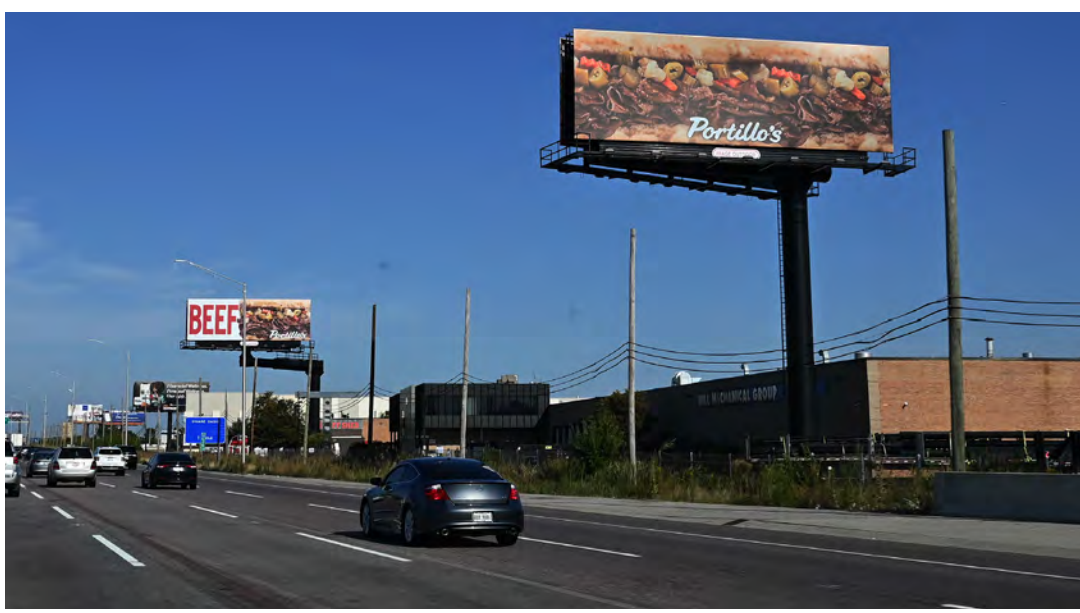

3X EXPWY BULLETIN BURMASHAVE

3X 20'X60'S RHR'S CONSECUTIVE BULLETINS LANDMARK: I-294 TRI-STATE TOLL NB AT WOLF RD FSW TO ORD, ROSEMONT AHEAD

IMB291293295

MEDIA:	3X CONSECUTIVE VINYL BULLETIN	CITY / ST / ZIP:	FRANKLIN PARK, IL 60131
DIMENSIONS:	3X 20'H X 60'W'S	LAT:	41.939149
PRIMARY:	I-294 TRI-STATE TOLLWAY NB	LONG:	-87.900412
CROSS:	WOLF RD	FACES:	WEST-SOUTHWEST
TAG(S):	I-294 TRI-STATE TOLLWAY, ORD, ROSEMONT, I-294, WOLF RD.	PLANT #:	IMB291293295
		GEOPATH #:	IM291: 30498054, IM293: 30498056, IM295: 30498058

3X EXPWY VINYL BURMASHAVE: I-294 TRI-STATE TOLL NB AT WOLF RD. FSW 3X 20'X60'S RHR NB TO ROSEMONT SHOPPING, ENTERTAINMENT, RIVERS CASINO, I-90, I-9094, I-190 O'HARE INTL AHEAD

3X EXPWY BULLETIN BURMASHAVE

3X EXPWY VINYL BURMASHAVE: I-294 TRI-STATE TOLL NB AT WOLF RD. FSW 3X 20'X60'S RHR NB TO ROSEMONT SHOPPING, ENTERTAINMENT, RIVERS CASINO, I-90, I-9094, I-190 O'HARE INTL AHEAD

3X 20'X60'S RHR'S CONSECUTIVE BULLETINS LANDMARK: I-294 TRI-STATE TOLL NB AT WOLF RD FSW TO ORD, ROSEMONT AHEAD