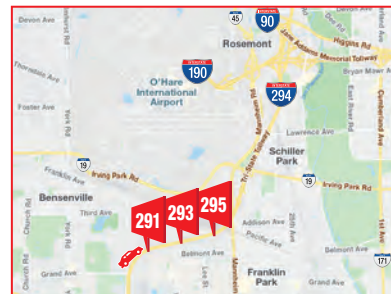

3X EXPWY VINYL BURMASHAVE: I-294 TRI-STATE TOLL NB AT WOLF RD. FSW 3X 20'X60'S RHR NB TO ROSEMONT SHOPPING, ENTERTAINMENT, RIVERS CASINO, I-90, I-9094, I-190 O'HARE INTL AHEAD

3X EXPWY BULLETIN BURMASHAVE

3X EXPWY VINYL BURMASHAVE: I-294 TRI-STATE TOLL NB AT WOLF RD. FSW 3X 20'X60'S RHR NB TO ROSEMONT SHOPPING, ENTERTAINMENT, RIVERS CASINO, I-90, I-9094, I-190 O'HARE INTL AHEAD

3X 20'X60'S RHR'S CONSECUTIVE BULLETINS LANDMARK: I-294 TRI-STATE TOLL NB AT WOLF RD FSW TO ORD, ROSEMONT AHEAD

3X EXPWY VINYL BURMASHAVE: I-294 TRI-STATE TOLL NB AT WOLF RD. FSW 3X 20'X60'S RHR NB TO ROSEMONT SHOPPING, ENTERTAINMENT, RIVERS CASINO, I-90, I-9094, I-190 O'HARE INTL AHEAD