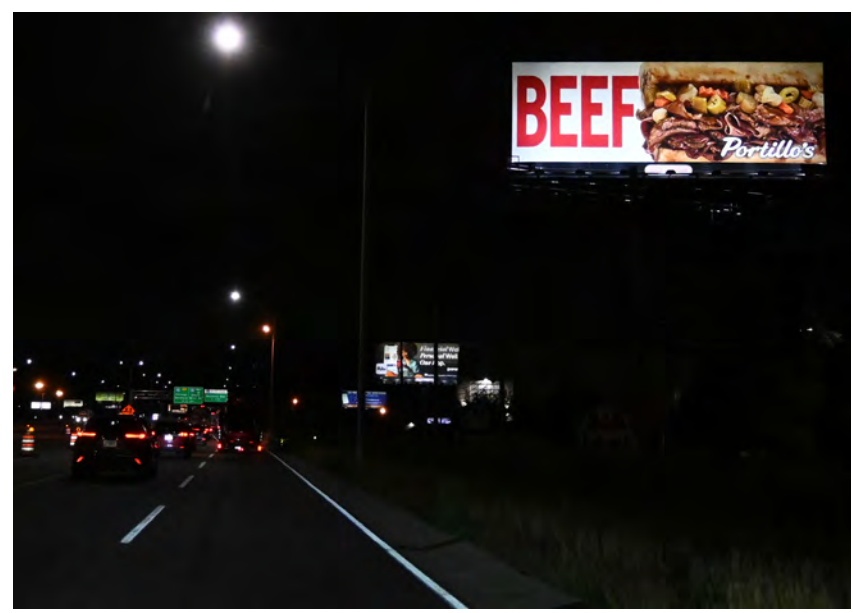

3X EXPWY BULLETIN BURMASHAVE

3X 20'X60'S RHR'S CONSECUTIVE BULLETINS LANDMARK: I-294 TRI-STATE TOLL NB AT WOLF RD FSW TO ORD, ROSEMONT AHEAD

IMB291293295

MEDIA:	3X CONSECUTIVE VINYL BULLETIN	CITY / ST / ZIP:	FRANKLIN PARK, IL 60131
DIMENSIONS:	3X 20'H X 60'W'S	LAT:	41.939149
PRIMARY:	I-294 TRI-STATE TOLLWAY NB	LONG:	-87.900412
CROSS:	WOLF RD	FACES:	WEST-SOUTHWEST
TAG(S):	I-294 TRI-STATE TOLLWAY, ORD, ROSEMONT, I-294, WOLF RD.	PLANT #:	IMB291293295
		GEOPATH #:	IM291: 30498054, IM293: 30498056, IM295: 30498058

3X EXPWY VINYL BURMASHAVE: I-294 TRI-STATE TOLL NB AT WOLF RD. FSW 3X 20'X60'S RHR NB TO ROSEMONT SHOPPING, ENTERTAINMENT, RIVERS CASINO, I-90, I-9094, I-190 O'HARE INTL AHEAD

3X EXPWY BULLETIN BURMASHAVE

3X 20'X60'S RHR'S CONSECUTIVE BULLETINS LANDMARK: I-294 TRI-STATE TOLL NB AT WOLF RD FSW TO ORD, ROSEMONT AHEAD

IMB291293295

MEDIA:	3X CONSECUTIVE VINYL BULLETIN	CITY / ST / ZIP:	FRANKLIN PARK, IL 60131
DIMENSIONS:	3X 20'H X 60'W'S	LAT:	41.939149
PRIMARY:	I-294 TRI-STATE TOLLWAY NB	LONG:	-87.900412
CROSS:	WOLF RD	FACES:	WEST-SOUTHWEST
TAG(S):	I-294 TRI-STATE TOLLWAY, ORD, ROSEMONT, I-294, WOLF RD.	PLANT #:	IMB291293295
		GEOPATH #:	IM291: 30498054, IM293: 30498056, IM295: 30498058

3X EXPWY VINYL BURMASHAVE: I-294 TRI-STATE TOLL NB AT WOLF RD. FSW 3X 20'X60'S RHR NB TO ROSEMONT SHOPPING, ENTERTAINMENT, RIVERS CASINO, I-90, I-9094, I-190 O'HARE INTL AHEAD

3X 20'X60'S RHR'S CONSECUTIVE BULLETINS LANDMARK: I-294 TRI-STATE TOLL NB AT WOLF RD FSW TO ORD, ROSEMONT AHEAD