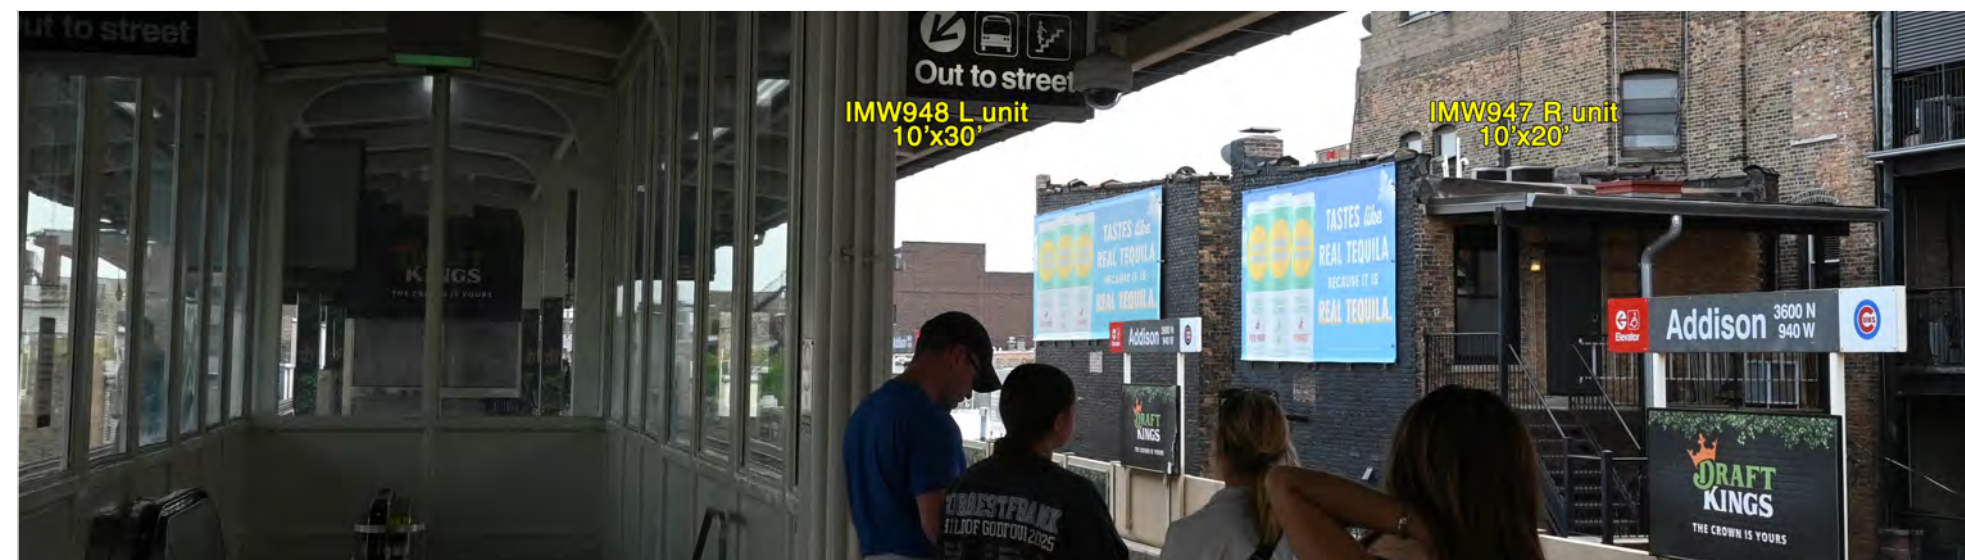

CTA RED LINE ADDISON STATION CUBS WRIGLEY FIELD - 2X WALLS PLATFORM FACING - IMW948 10'X30(L) & IMW947 10'X20'(R) - PRE AND POST GAME - CHICAGO CUBS!

IMW948: FE (L)
10'X30'

IMW947: FE (R)
10'X20'

TYPE:	VINYL	CITY / ST / ZIP:	CHICAGO, IL 60613
DIMENSIONS:	10' X 30' L + 10' X 20' R	LAT:	41.947411
PRIMARY:	CTA RED LINE ADDISON	LONG:	-87.653806
CROSS:	CHI CUBS WRIGLEY FIELD STATION	FACES:	E, E
TAGS:	WRIGLEYVILLE, CHICAGO, CTA, NORTHSIDE, CHICAGO CUBS	PLANT #:	IMW948+IMW947
		GEOPATH #:	NEW NOT RATED