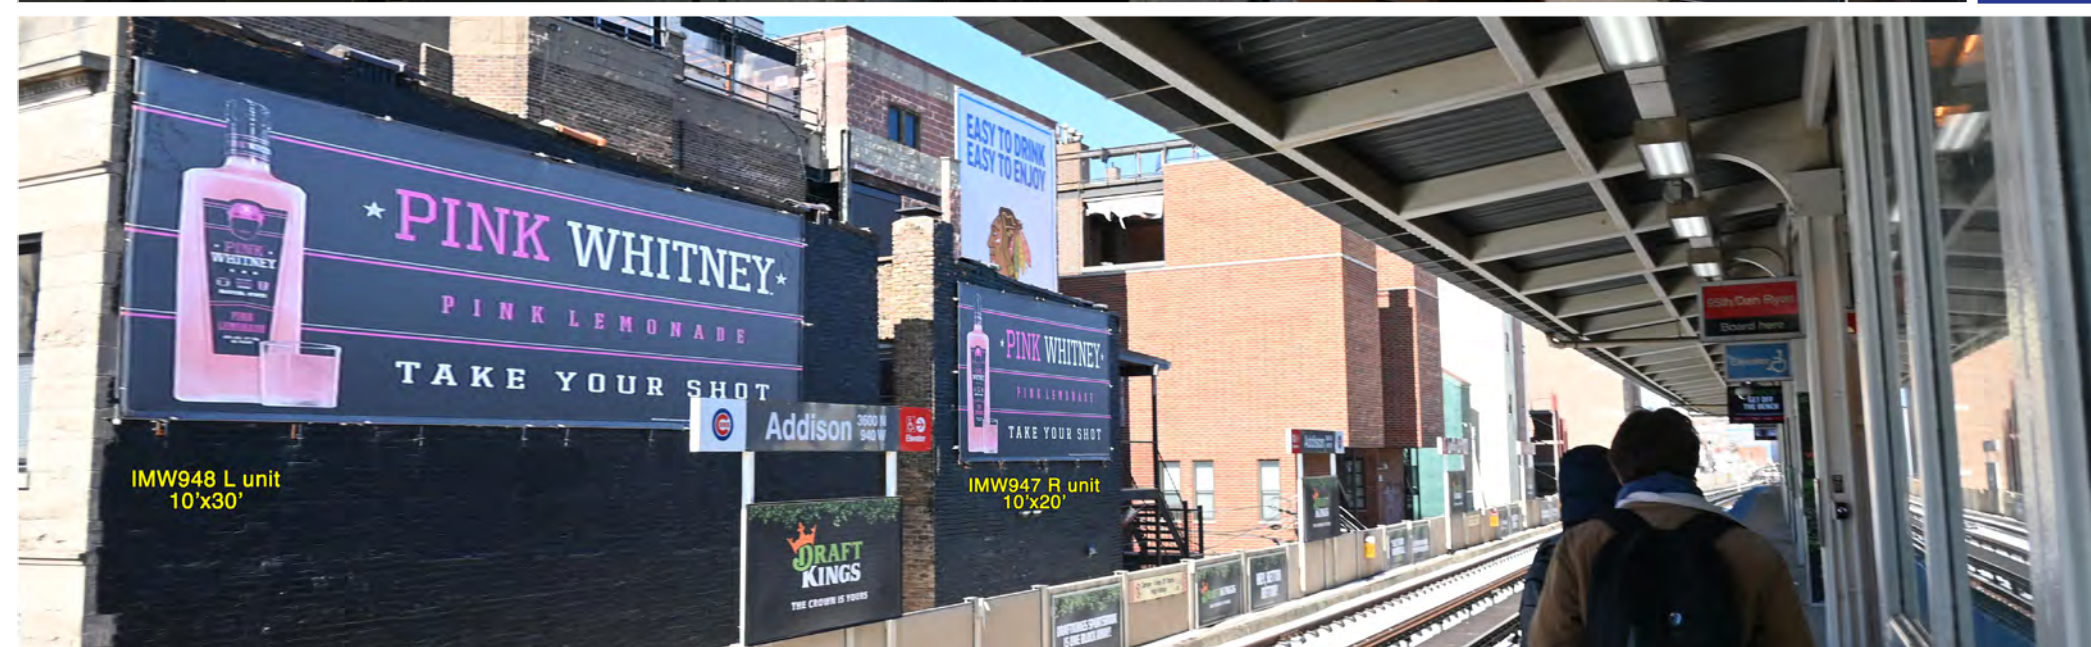

CTA RED LINE ADDISON STATION CUBS WRIGLEY FIELD - 2X WALLS PLATFORM FACING - IMW948 10'X30(L) & IMW947 10'X20'(R) - PRE AND POST GAME - CHICAGO CUBS!

IMW948: FE (L)
10'X30'

IMW947: FE (R)
10'X20'

TYPE:	VINYL	CITY / ST / ZIP:	CHICAGO, IL 60613
DIMENSIONS:	10' X 30' L + 10' X 20' R	LAT:	41.947411
PRIMARY:	CTA RED LINE ADDISON	LONG:	-87.653806
CROSS:	CHI CUBS WRIGLEY FIELD STATION	FACES:	E, E
TAGS:	WRIGLEYVILLE, CHICAGO, CTA, NORTHSIDE, CHICAGO CUBS	PLANT #:	IMW948+IMW947
		GEOPATH #:	NEW NOT RATED