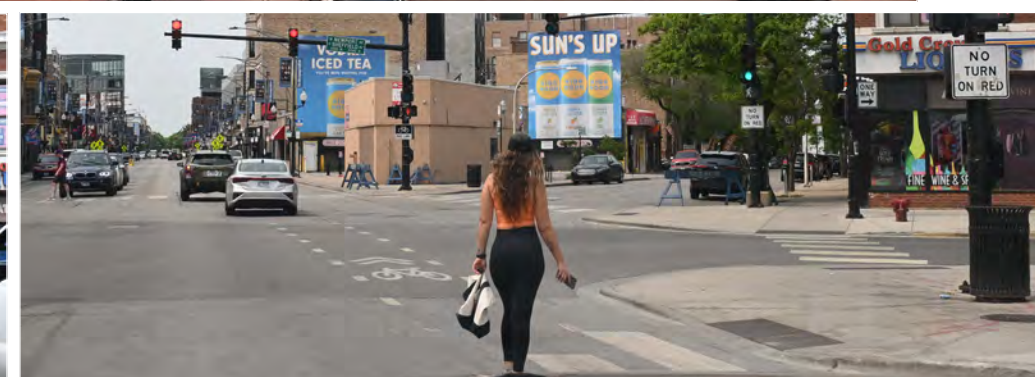

< WRIGLEY FIELD
1.5 BLOCKS AHEAD

SPECTACULAR 2X WALLS WRIGLEYVILLE

6-WAY INTERSECTION CLARK / SHEFFIELD / NEWPORT: WRIGLEY FIELD AHEAD

2X 27'X25' WRIGLEYVILLE CHICAGO: CLARK ST NB AND SHEFFIELD NB FS AHEAD 1 BLOCK WRIGLEY FIELD CHICAGO CUBS: MLB, NIGHTLIFE, BARS, ENTERTAINMENT

CLARK ST. NB AND SHEFFIELD NB 2X 27'4" X 25'2" UNIQUE THROW MESSAGE, TRAFFIC NB 1 BLOCK AHEAD TO WRIGLEY FIELD HOME OF THE CHICAGO CUBS. ICONIC TRENDY NORTHSIDE NEIGHBORHOOD: BARS, ENTERTAINMENT, NIGHTLIFE, RESTAURANTS, CONCERTS, MLB.