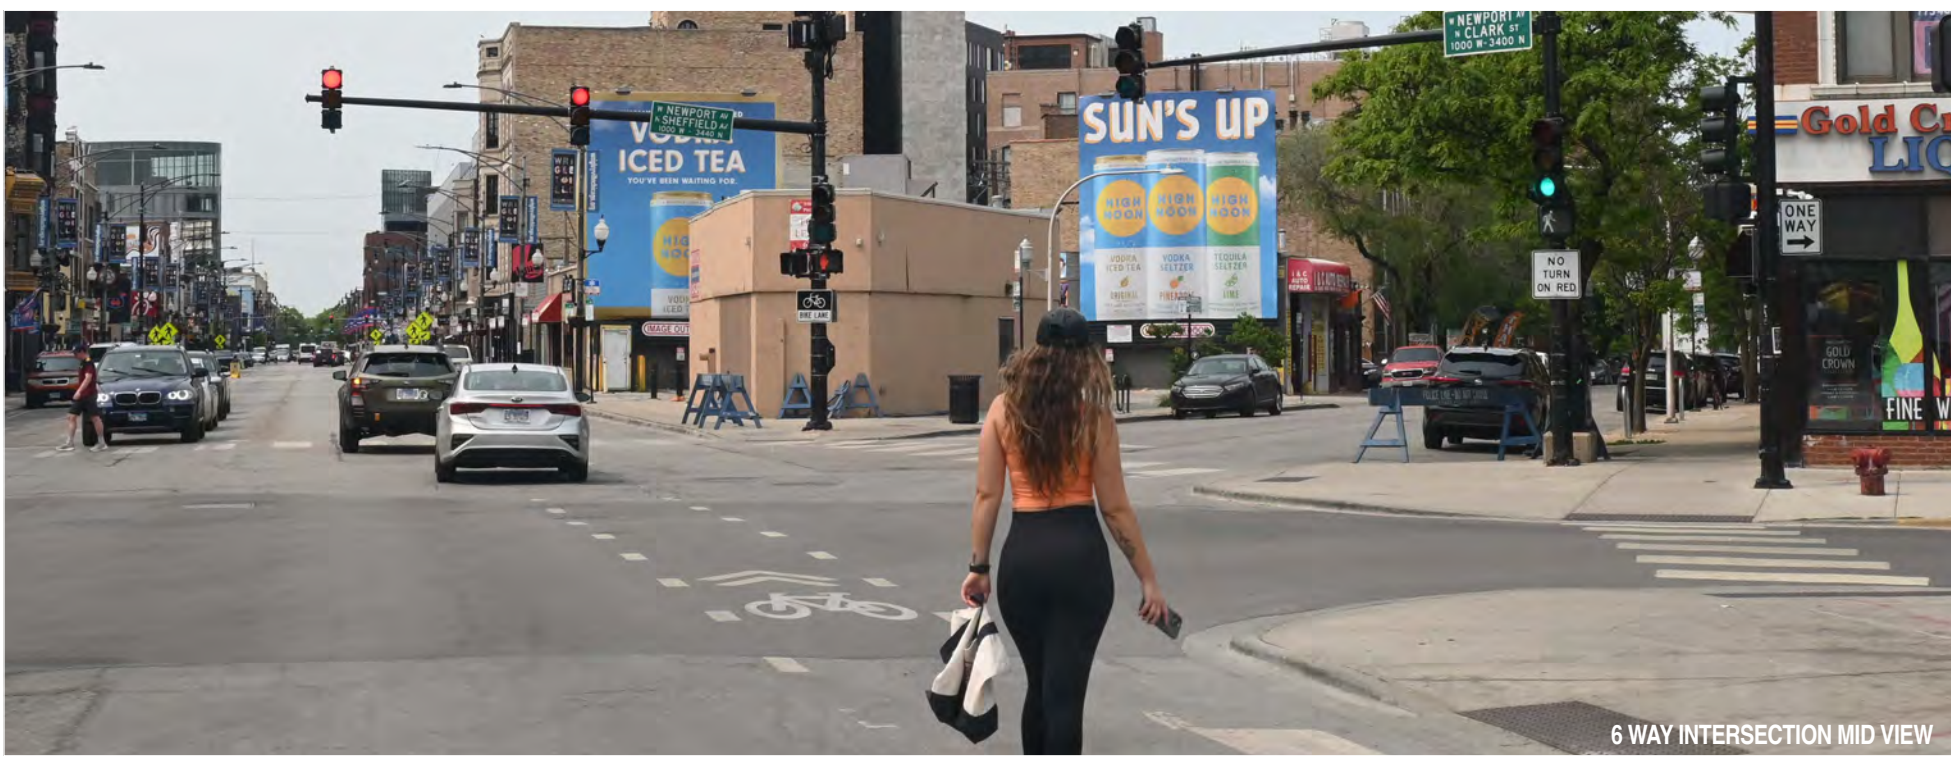

6 WAY INTERSECTION MID VIEW

CLARK NB VIEW

AERIAL LOOKING NORTH: WRIGLEY FIELD 1.5 BLOCKS AHEAD

2X 27'X25' WRIGLEYVILLE CHICAGO: CLARK ST NB AND SHEFFIELD NB FS AHEAD 1 BLOCK WRIGLEY FIELD CHICAGO CUBS: MLB, NIGHTLIFE, BARS, ENTERTAINMENT