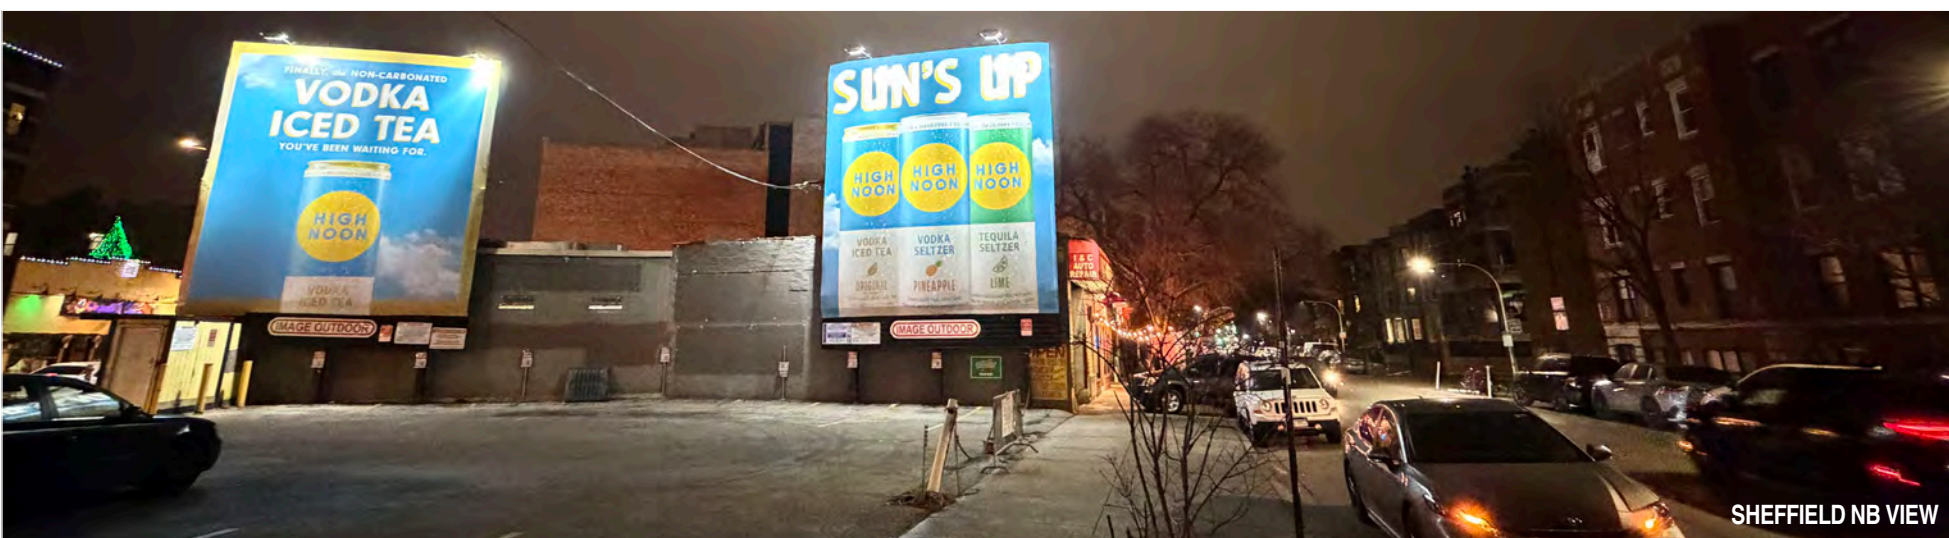

CLARK ST. NB AND SHEFFIELD NB 2X 27'4" X25'2" UNIQUE THROW MESSAGE, TRAFFIC NB 1 BLOCK AHEAD TO WRIGLEY FIELD HOME OF THE CHICAGO CUBS. ICONIC TRENDY NORTHSIDE NEIGHBORHOOD: BARS, ENTERTAINMENT, NIGHTLIFE, RESTAURANTS, CONCERTS, MLB.