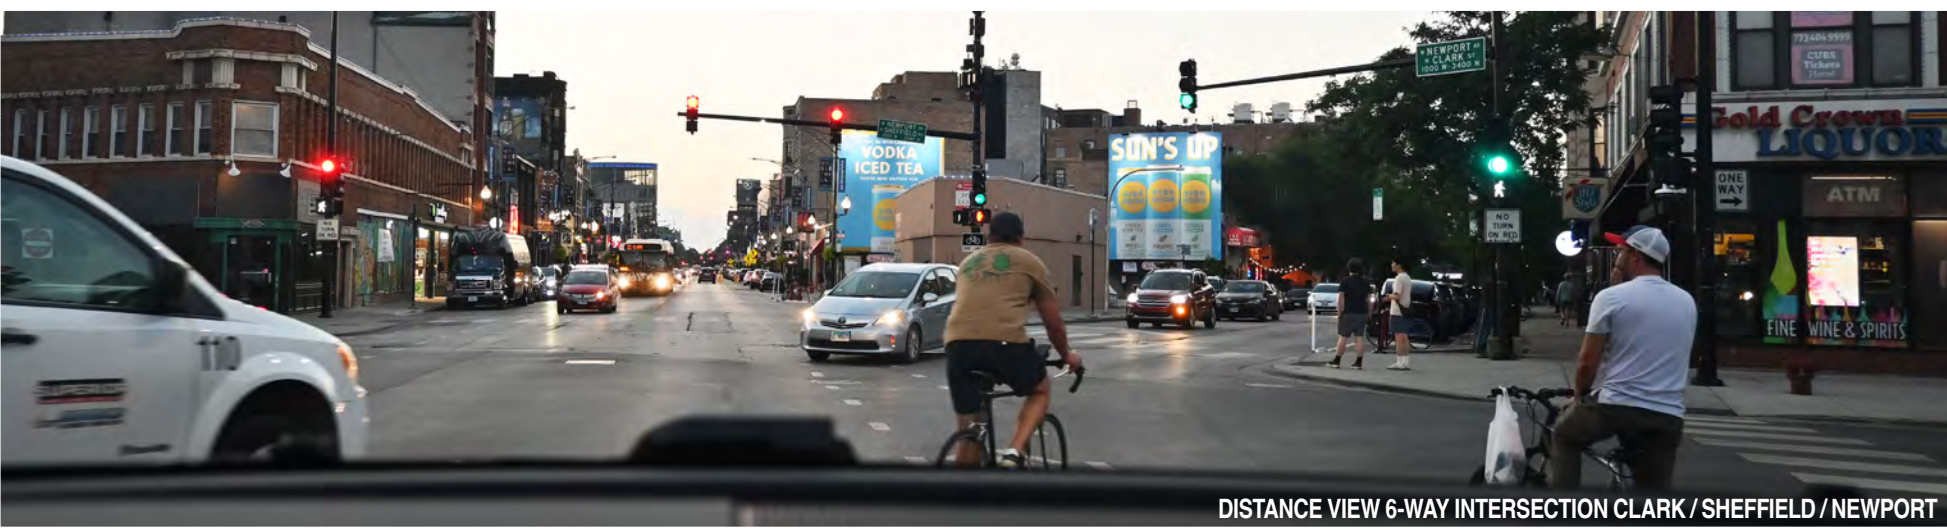

DISTANCE VIEW 6-WAY INTERSECTION CLARK / SHEFFIELD / NEWPORT

MID VIEW 6-WAY INTERSECTION CLARK / SHEFFIELD / NEWPORT

2X 27'X25' WRIGLEYVILLE CHICAGO: CLARK ST NB AND SHEFFIELD NB FS AHEAD 1 BLOCK WRIGLEY FIELD CHICAGO CUBS: MLB, NIGHTLIFE, BARS, ENTERTAINMENT