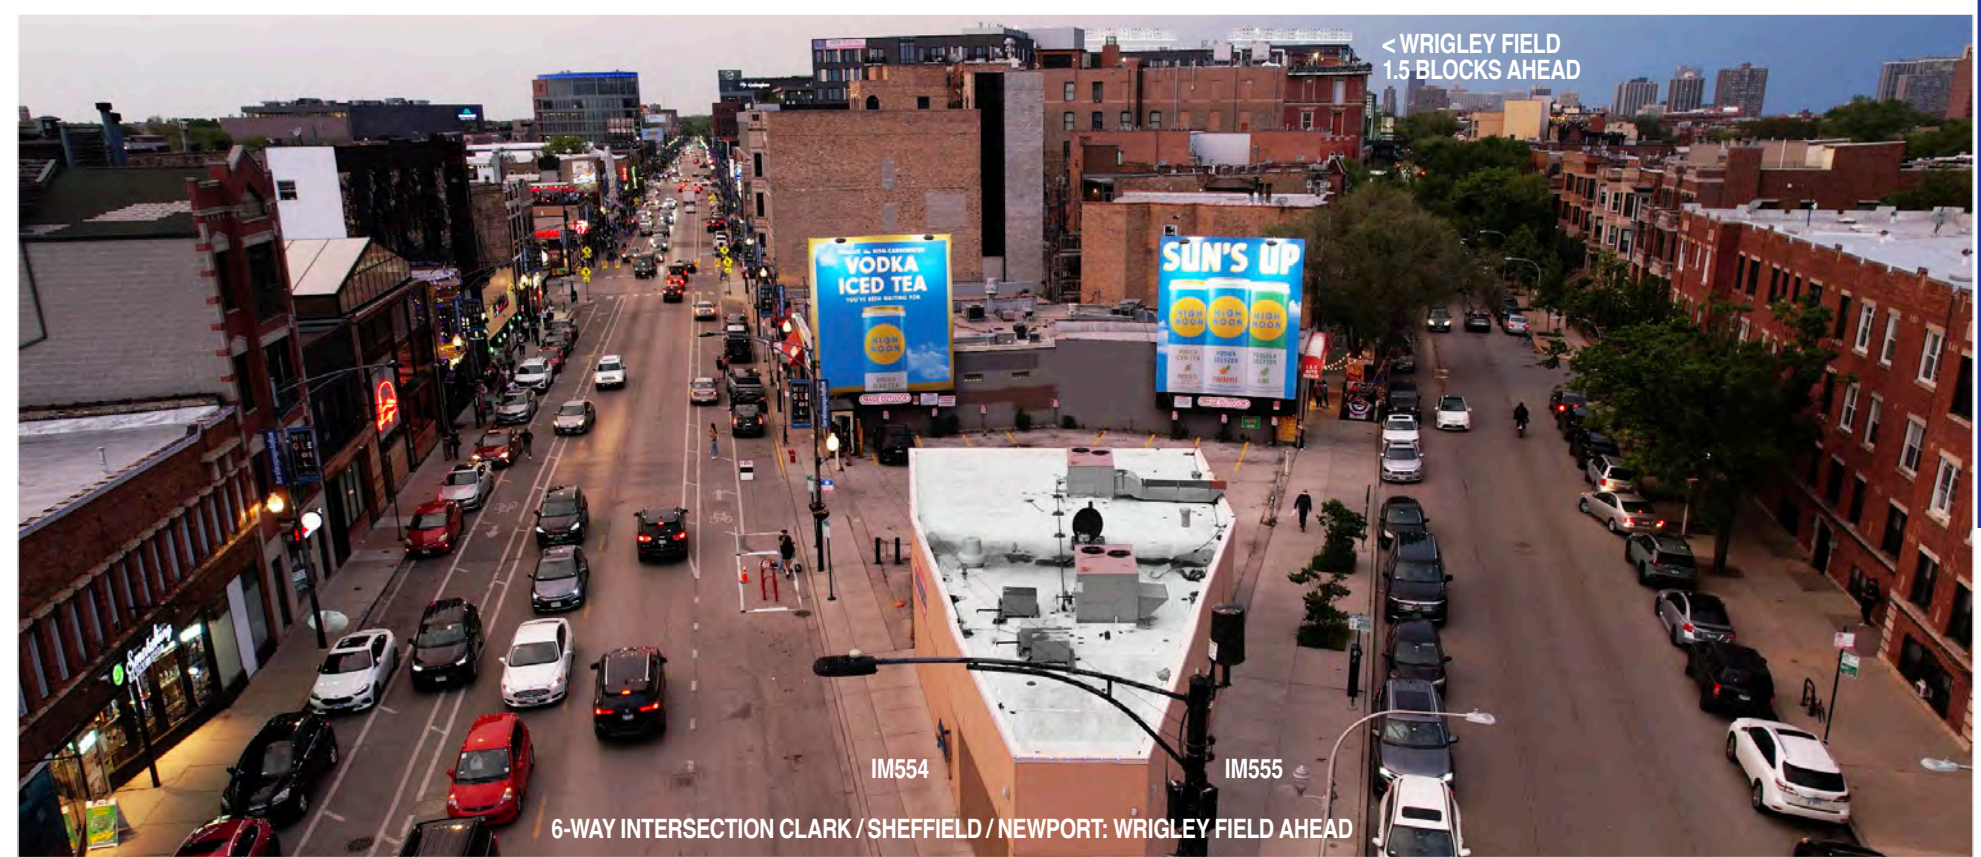

< WRIGLEY FIELD
1.5 BLOCKS AHEAD

SPECTACULAR 2X WALLS WRIGLEYVILLE

6-WAY INTERSECTION CLARK / SHEFFIELD / NEWPORT: WRIGLEY FIELD AHEAD

2X 27'X25' WRIGLEYVILLE CHICAGO: CLARK ST NB AND SHEFFIELD NB FS AHEAD 1 BLOCK WRIGLEY FIELD CHICAGO CUBS: MLB, NIGHTLIFE, BARS, ENTERTAINMENT