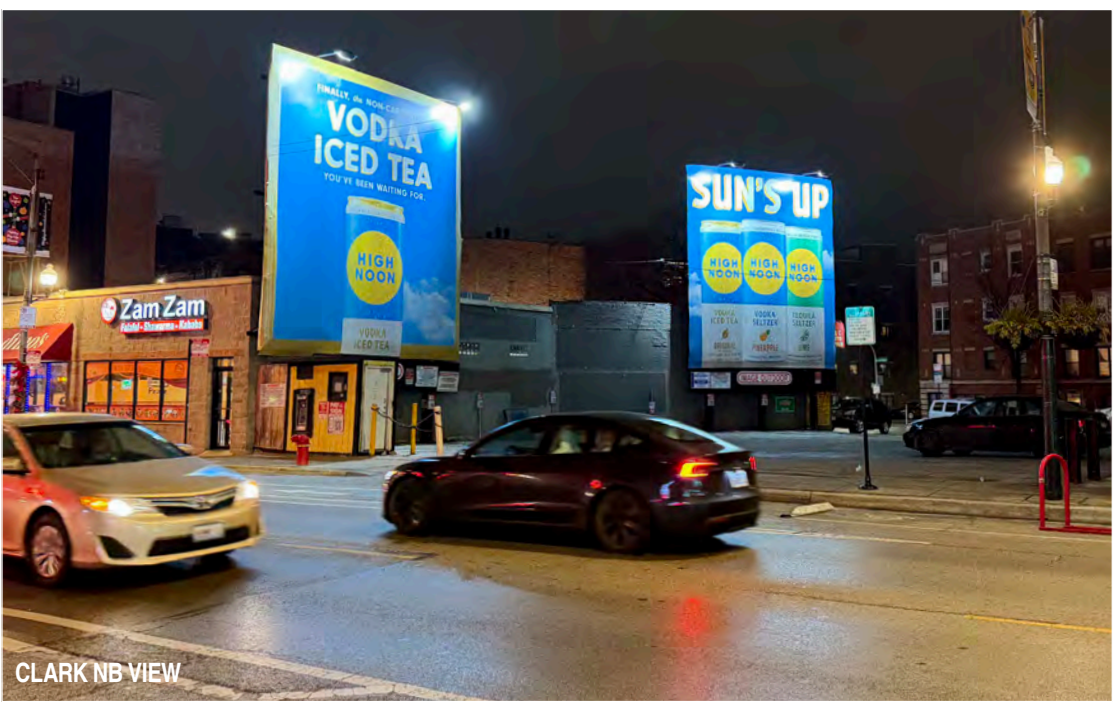

PRIMARY: CLARK ST. NB

FACES: SOUTH / SOUTH

CROSS: SHEFFIELD NB

PLANT #: IM554 + IM555

TAGS: WRIGLEYVILLE, CHICAGO, CLARK ST, SHEFFIELD, NORTHSIDE, CUBS

GEOPATH #: 30441530 + 30441514

CLARK ST. NB AND SHEFFIELD NB 2X 27'4" X25'2" UNIQUE THROW MESSAGE, TRAFFIC NB 1 BLOCK AHEAD TO WRIGLEY FIELD HOME OF THE CHICAGO CUBS. ICONIC TRENDY NORTHSIDE NEIGHBORHOOD: BARS, ENTERTAINMENT, NIGHTLIFE, RESTAURANTS, CONCERTS, MLB.