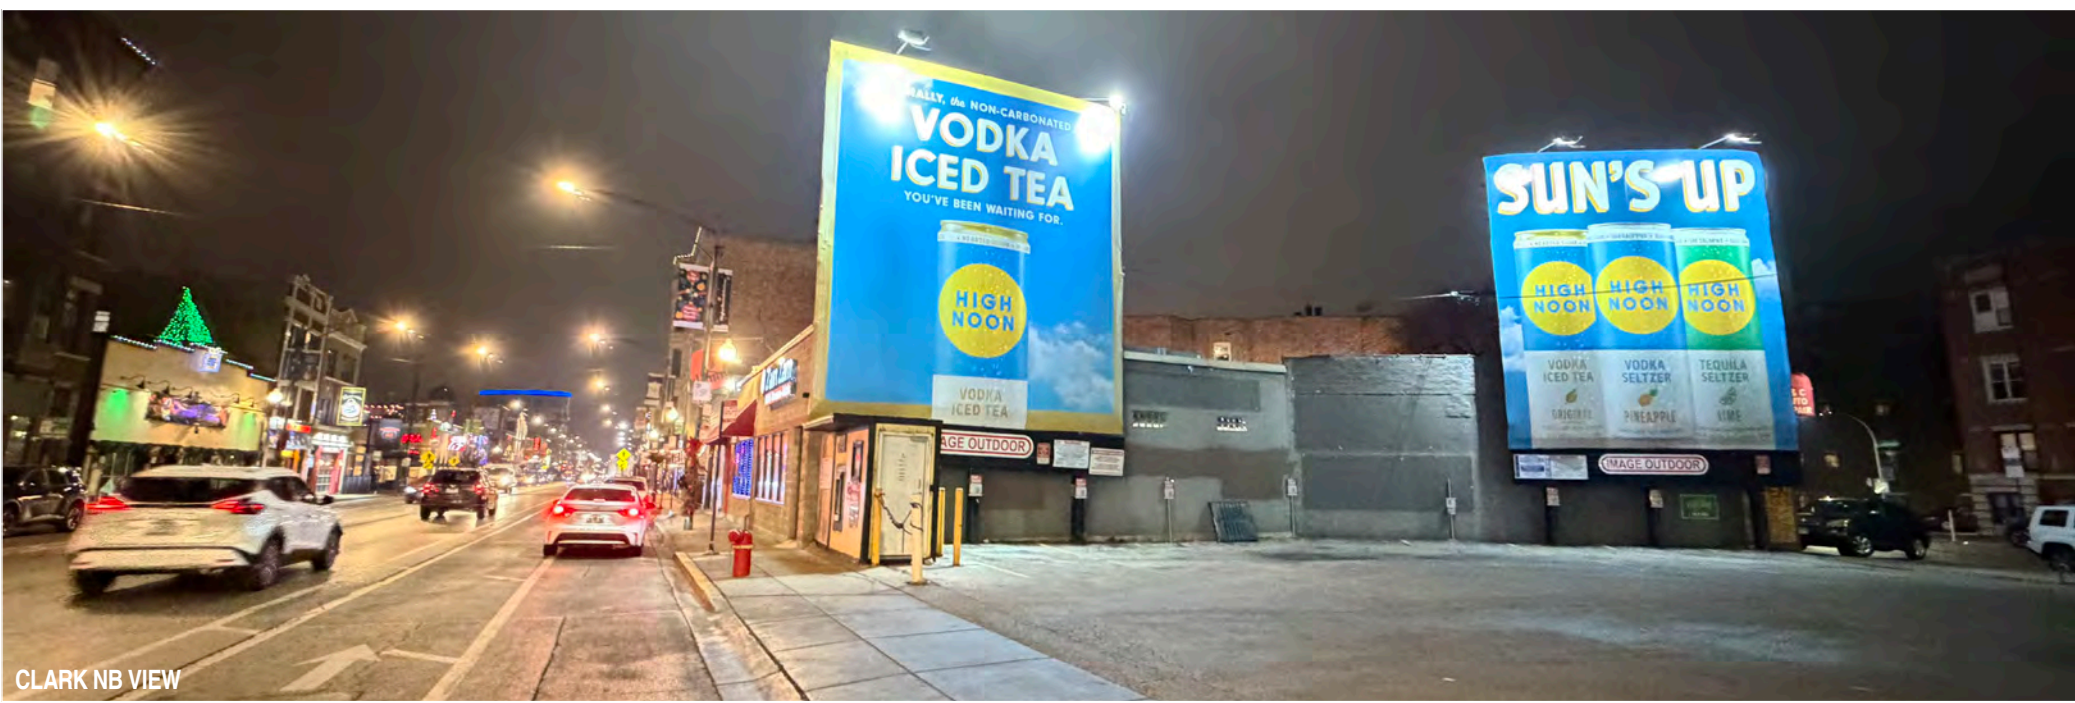

CLARK NB VIEW

2X 27'X25' WRIGLEYVILLE CHICAGO: CLARK ST NB AND SHEFFIELD NB FS AHEAD 1 BLOCK WRIGLEY FIELD CHICAGO CUBS: MLB, NIGHTLIFE, BARS, ENTERTAINMENT

IM554: LEFT 27'4" X 25'2"
(CLARK RHR)

TYPE: VINYL + VINYL

CITY / ST / ZIP: CHICAGO, IL 60657

IM555: RIGHT 27'4" X 25'2"
(SHEFFIELD LHR)

DIMENSIONS: (2) 27'4" H X 25'2" W

554: 41.945102, -87.654661 **555:** 41.945163, -87.654452

PRIMARY: CLARK ST. NB

FACES: SOUTH / SOUTH

CROSS: SHEFFIELD NB

PLANT #: IM554 + IM555

TAGS: WRIGLEYVILLE, CHICAGO, CLARK ST, SHEFFIELD, NORTHSIDE, CUBS

GEOPATH #: 30441530 + 30441514