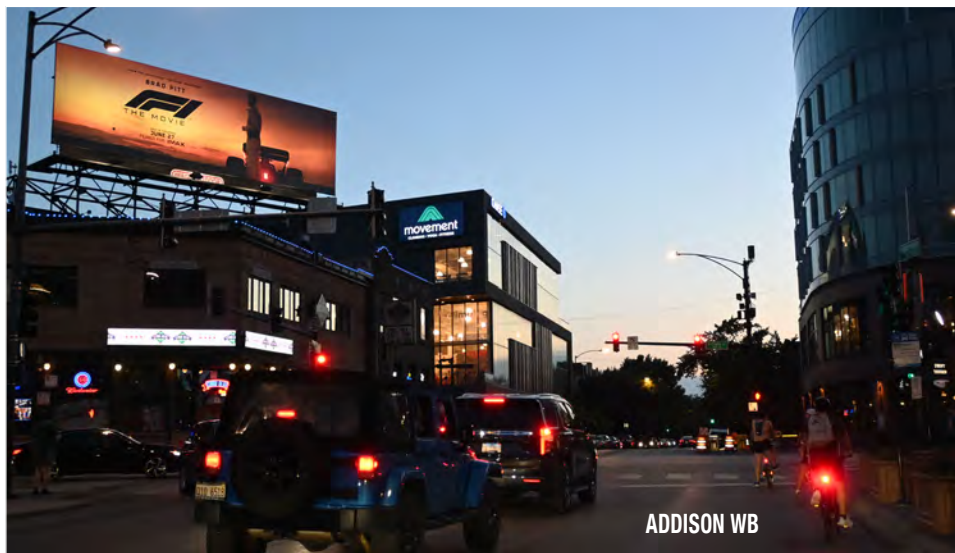

CUBBY BEAR ROOFTOP - DIRECTLY ACROSS FROM CUBS WRIGLEY FIELD MARQUEE ENTRANCE: N CLARK ST SB AND W ADDISON ST WB FNE 14'X48' - CHICAGO CUBS!

IM003: FNE
14'X48'
CUBBY BEAR ROOFTOP
ACROSS FROM WRIGLEY FIELD MARQUEE

TYPE:	VINYL	CITY / ST / ZIP:	CHICAGO, IL 60613
DIMENSIONS:	14' H X 48' W	LAT:	41.947052
		LONG:	-87.656601
PRIMARY:	CLARK ST. SB AND ADDISON ST WB	FACES:	NORTHEAST
CROSS:	CHI CUBS WRIGLEY FIELD MARQUEE	PLANT #:	IM003
TAGS:	WRIGLEYVILLE, CHICAGO, CTA, NORTHSIDE, CHICAGO CUBS	GEOPATH #:	30441523

CUBBY BEAR ROOFTOP - DIRECTLY ACROSS FROM CUBS WRIGLEY FIELD MARQUEE ENTRANCE! N CLARK ST SB AND W ADDISON ST WB FNE 14'X48' - CHICAGO CUBS!