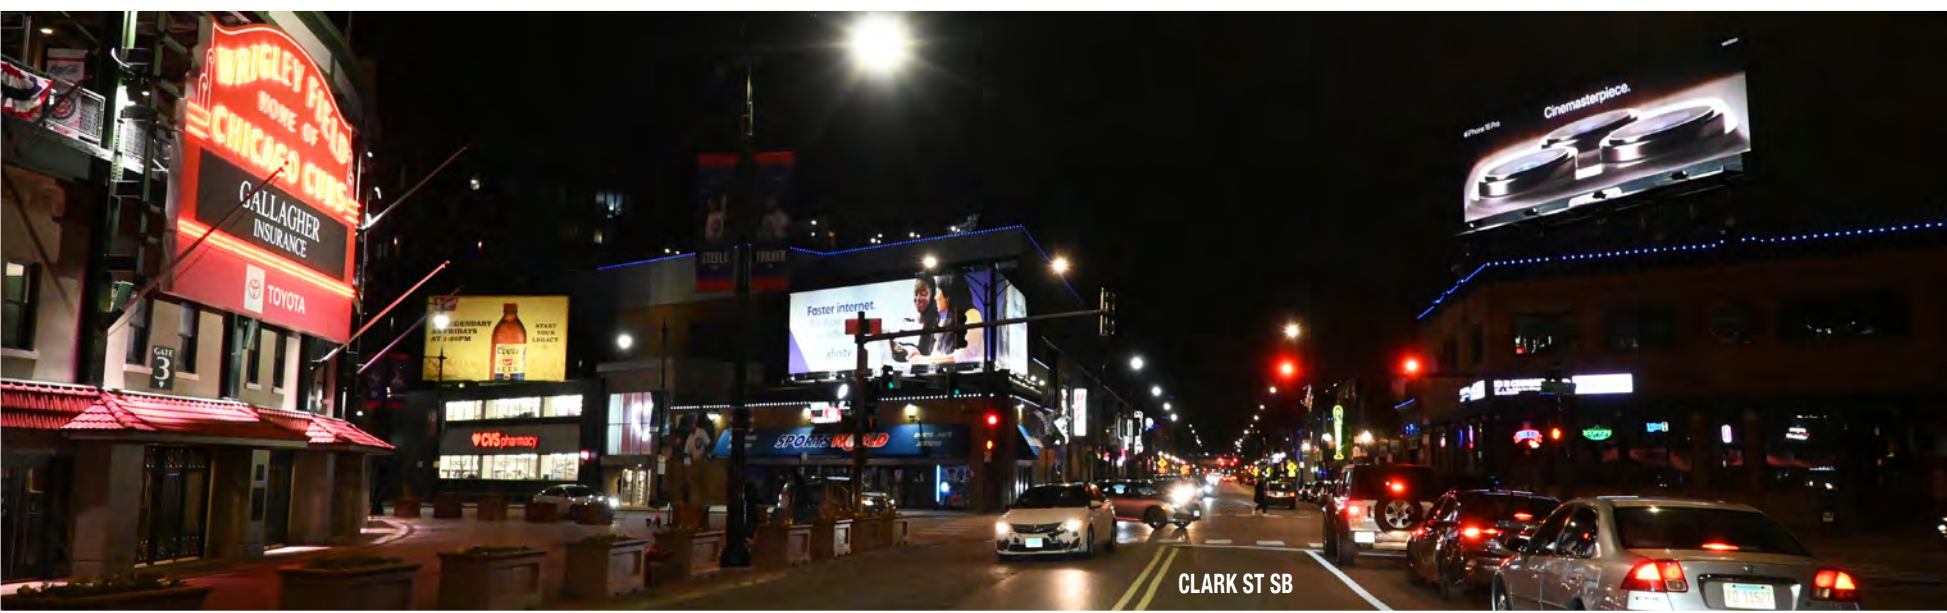

CUBBY BEAR ROOFTOP - DIRECTLY ACROSS FROM CUBS WRIGLEY FIELD MARQUEE ENTRANCE: N CLARK ST SB AND W ADDISON ST WB FNE 14'X48' - CHICAGO CUBS!

IM003: FNE
14'X48'

CUBBY BEAR ROOFTOP
ACROSS FROM WRIGLEY FIELD MARQUEE

TYPE:	VINYL	CITY / ST / ZIP:	CHICAGO, IL 60613
DIMENSIONS:	14' H X 48' W	LAT: 41.947052	LONG: -87.656601
PRIMARY:	CLARK ST. SB AND ADDISON ST WB	FACES:	NORTHEAST
CROSS:	CHI CUBS WRIGLEY FIELD MARQUEE	PLANT #:	IM003
TAGS:	WRIGLEYVILLE, CHICAGO, CTA, NORTHSIDE, CHICAGO CUBS	GEOPATH #:	30441523

CUBBY BEAR ROOFTOP - DIRECTLY ACROSS FROM CUBS WRIGLEY FIELD MARQUEE ENTRANCE! N CLARK ST SB AND W ADDISON ST WB FNE 14'X48' - CHICAGO CUBS!