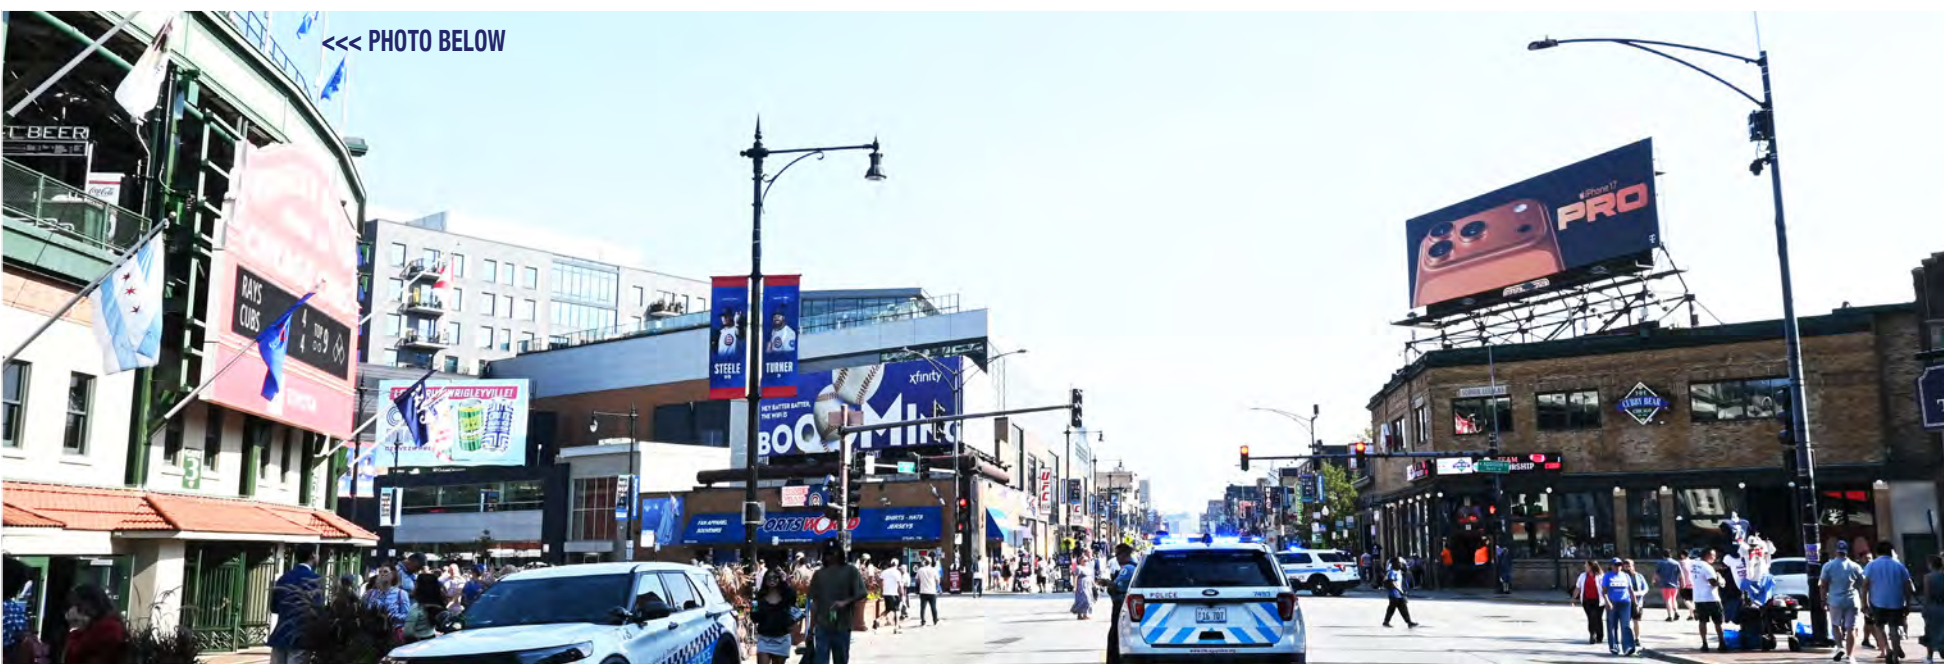

CUBBY BEAR ROOFTOP - DIRECTLY ACROSS FROM CUBS WRIGLEY FIELD MARQUEE ENTRANCE: N CLARK ST SB AND W ADDISON ST WB FNE 14'X48' - CHICAGO CUBS!

IM003: FNE
14'X48'

CUBBY BEAR ROOFTOP
ACROSS FROM WRIGLEY FIELD MARQUEE

CUBBY BEAR ROOFTOP - DIRECTLY ACROSS FROM CUBS WRIGLEY FIELD MARQUEE ENTRANCE! N CLARK ST SB AND W ADDISON ST WB FNE 14'X48' - CHICAGO CUBS!

<<< PHOTO BELOW

VINYL BULLETIN

WRIGLEY FIELD GRAND STAND

CUBBY BEAR ROOFTOP - DIRECTLY ACROSS FROM CUBS WRIGLEY FIELD MARQUEE ENTRANCE: N CLARK ST SB AND W ADDISON ST WB FNE 14'X48' - CHICAGO CUBS!

IM003: FNE
14'X48'

CUBBY BEAR ROOFTOP
ACROSS FROM WRIGLEY FIELD MARQUEE

TYPE:	VINYL	CITY / ST / ZIP:	CHICAGO, IL 60613
DIMENSIONS:	14' H X 48' W	LAT: 41.947052	LONG: -87.656601
PRIMARY:	CLARK ST. SB AND ADDISON ST WB	FACES:	NORTHEAST
CROSS:	CHI CUBS WRIGLEY FIELD MARQUEE	PLANT #:	IM003
TAGS:	WRIGLEYVILLE, CHICAGO, CTA, NORTHSIDE, CHICAGO CUBS	GEOPATH #:	30441523

CUBBY BEAR ROOFTOP - DIRECTLY ACROSS FROM CUBS WRIGLEY FIELD MARQUEE ENTRANCE! N CLARK ST SB AND W ADDISON ST WB FNE 14'X48' - CHICAGO CUBS!

CUBBY BEAR ROOFTOP - DIRECTLY ACROSS FROM CUBS WRIGLEY FIELD MARQUEE ENTRANCE: N CLARK ST SB AND W ADDISON ST WB FNE 14'X48' - CHICAGO CUBS!