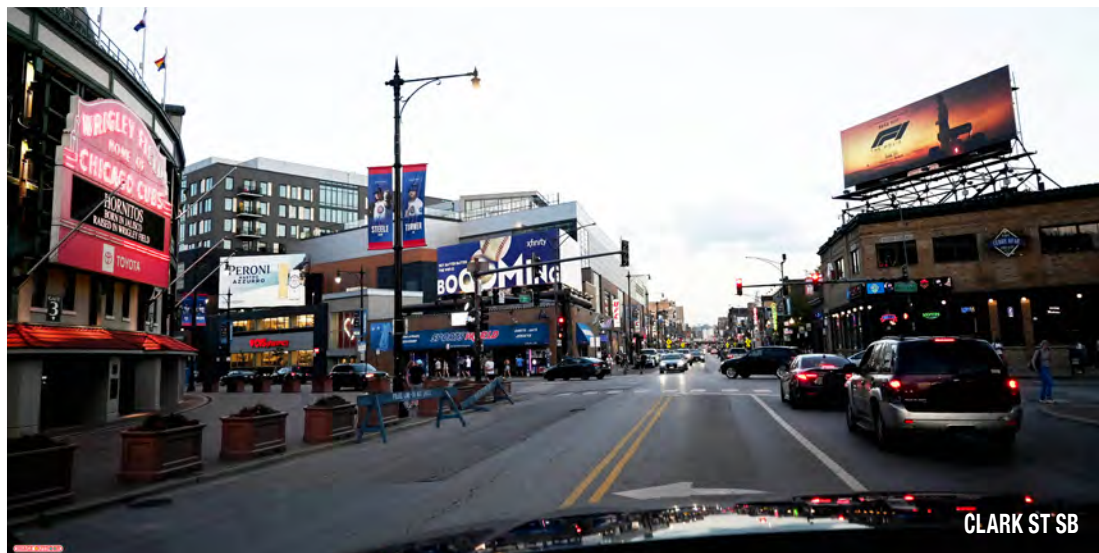

CUBBY BEAR ROOFTOP - DIRECTLY ACROSS FROM CUBS WRIGLEY FIELD MARQUEE ENTRANCE! N CLARK ST SB AND W ADDISON ST WB FNE 14'X48' - CHICAGO CUBS!

<<< PHOTO BELOW

VINYL BULLETIN

WRIGLEY FIELD GRAND STAND

CUBBY BEAR ROOFTOP - DIRECTLY ACROSS FROM CUBS WRIGLEY FIELD MARQUEE ENTRANCE: N CLARK ST SB AND W ADDISON ST WB FNE 14'X48' - CHICAGO CUBS!

IM003: FNE
14'X48'

CUBBY BEAR ROOFTOP
ACROSS FROM WRIGLEY FIELD MARQUEE

TYPE:	VINYL	CITY / ST / ZIP:	CHICAGO, IL 60613
DIMENSIONS:	14' H X 48' W	LAT: 41.947052	LONG: -87.656601
PRIMARY:	CLARK ST. SB AND ADDISON ST WB	FACES:	NORTHEAST
CROSS:	CHI CUBS WRIGLEY FIELD MARQUEE	PLANT #:	IM003
TAGS:	WRIGLEYVILLE, CHICAGO, CTA, NORTHSIDE, CHICAGO CUBS	GEOPATH #:	30441523

CUBBY BEAR ROOFTOP - DIRECTLY ACROSS FROM CUBS WRIGLEY FIELD MARQUEE ENTRANCE! N CLARK ST SB AND W ADDISON ST WB FNE 14'X48' - CHICAGO CUBS!

CUBBY BEAR ROOFTOP - DIRECTLY ACROSS FROM CUBS WRIGLEY FIELD MARQUEE ENTRANCE: N CLARK ST SB AND W ADDISON ST WB FNE 14'X48' - CHICAGO CUBS!