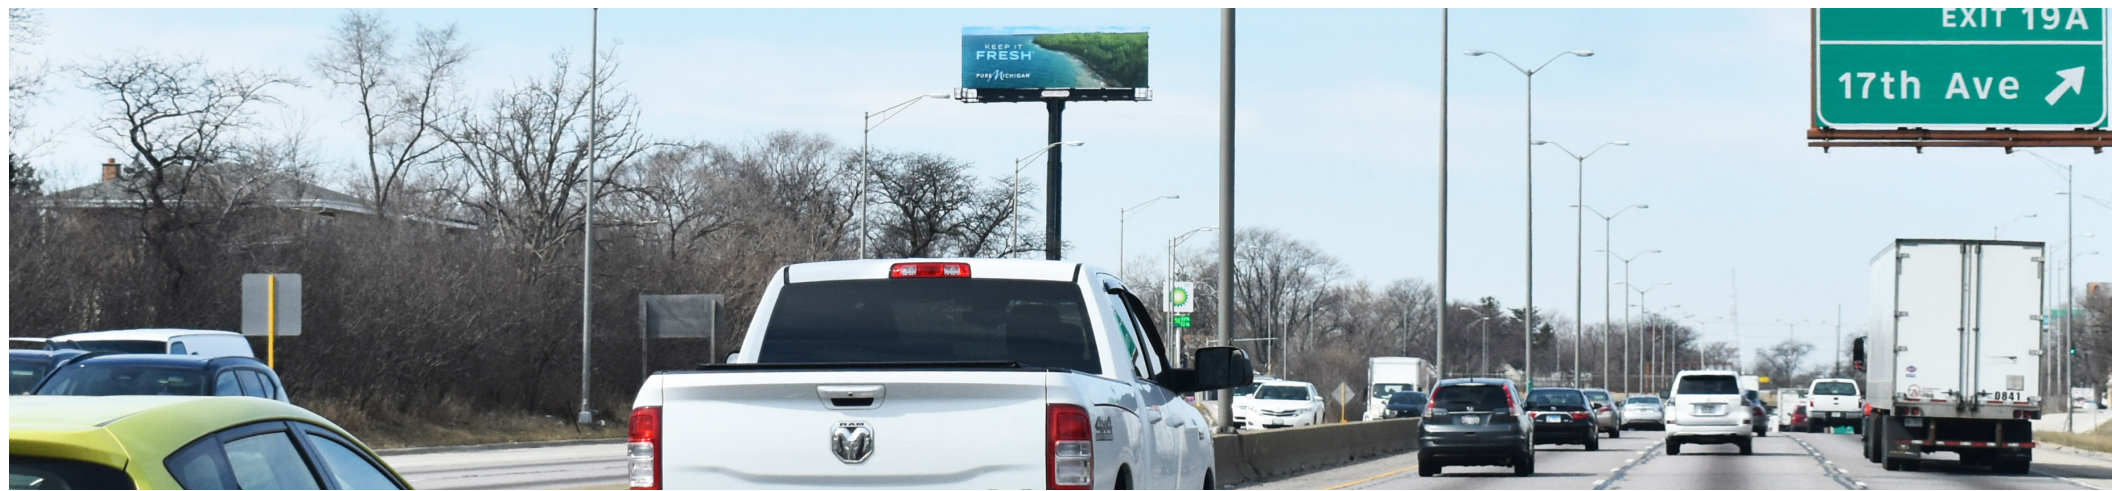

EXPRESSWAY VINYL BULLETIN

I-290 EISENHOWER EXPRESSWAY WB OUTBOUND AT 17TH AVE. FE 20' X 60' WEST SUBURBS, I-88, I-294 AHEAD

IM127

MEDIA:	EXPRESSWAY VINYL BULLETIN	CITY/ST/ZIP:	BROADVIEW, IL 60155
DIMENSIONS:	20'H X 60'W	LAT:	41.870455
		LONG:	-87.852706
PRIMARY:	I-290 EISENHOWER EXPWY WB	FACES:	EAST
CROSS:	17 TH AVE	PLANT #:	IM127
TAGS:	I-290 EISENHOWER EXPWY, W SUBURBS	GEOPATH #:	30640580

I-290 EISENHOWER EXPRESSWAY WB OUTBOUND AT 17TH AVE FE 20' X 60' W HUGE TRAFFIC WB OUTBOUND TO WEST SUBURBS AHEAD